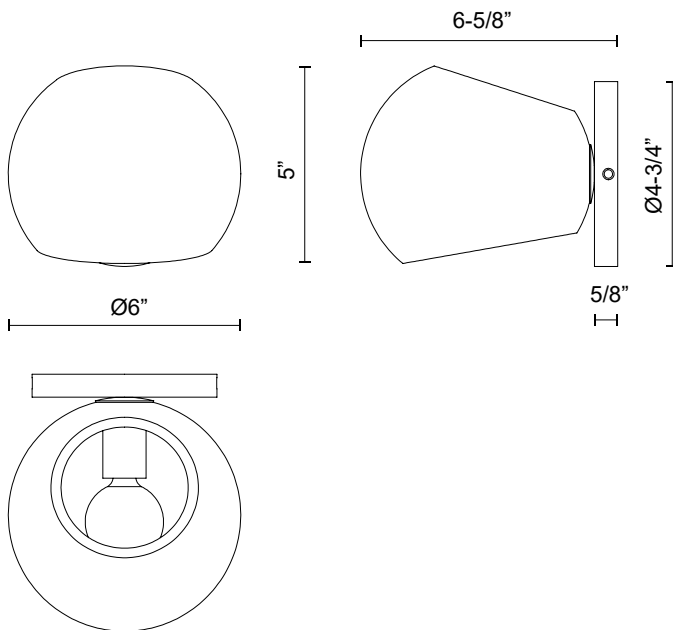

alora mood

P. 1.855.855.8926

CANADA: 19054 28TH Avenue Surrey - BC V3Z 6M3

USA: 3035 E. Lone Mountain Rd - Las Vegas, NV, 89081

WILLOW WV648006

FIXTURE DIMENSIONS W6" x H5" x E6-5/8"

HEIGHT FROM CENTER 2-3/4"

EXTENSION 6-5/8"

LAMP TYPE E12

MAX WATTAGE 60W

BULB QTY 1

BULBS INCLUDED No

VOLTAGE 120V

MATERIAL Steel

INSTALL OPTIONS Horizontal/Vertical; Wall;

LOCATION Damp

CANOPY DIMENSIONS D4-3/4" x E5/8"

PAINT FINISH MB01

[D - Diameter, L - Length, W - Width, H - Height, E - Extension]

AVAILABLE FINISHES:

WV648006MB
Matte Black

*For complete warranty terms, please visit: www.aloralighting.com/warranty